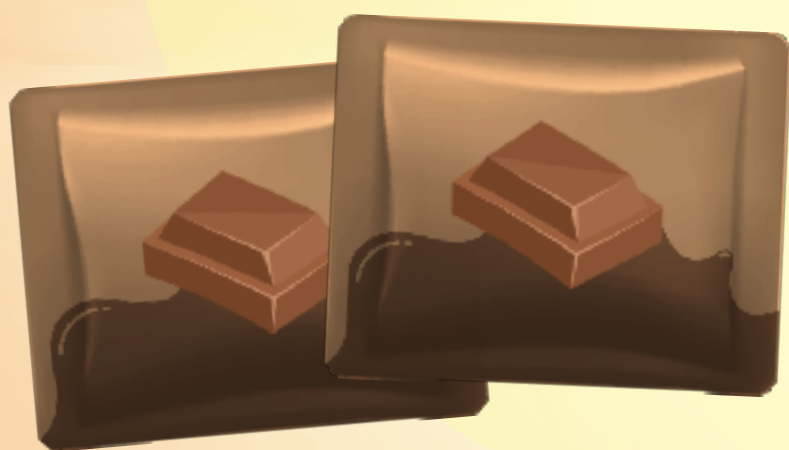

新型態毒品偽包裝多變 逐一破解免上當

近來毒品會以各種可口的食物，
甚至是保養品的包裝來做偽裝，像是：

毒咖啡包

毒果凍

毒果汁

毒巧克力

毒鳳梨酥

毒膠原蛋白包裝

請大家一定要特別注意，
以免誤食傷害健康！

Be aware of the fake packaging for new psychoactive substances and avoid falling victim

In recent years narcotics have appeared in a range of different packaging disguised as delicious foods and even care products. Examples include:

Coffee sachets

Jello

Fruit juice

Chocolate

Pineapple cakes

Collagen

Always remain vigilant

as accidentally consuming these narcotics can have seriously adverse health effects

Pengemasan Palsu untuk Narkoba Jenis Baru Kian Beragam Satu per Satu Dibongkar Agar Jangan Tertipu

Belakangan ini, narkoba kerap disamarkan dalam berbagai kemasan makanan dan minuman yang menggiurkan, bahkan produk kecantikan, misal: