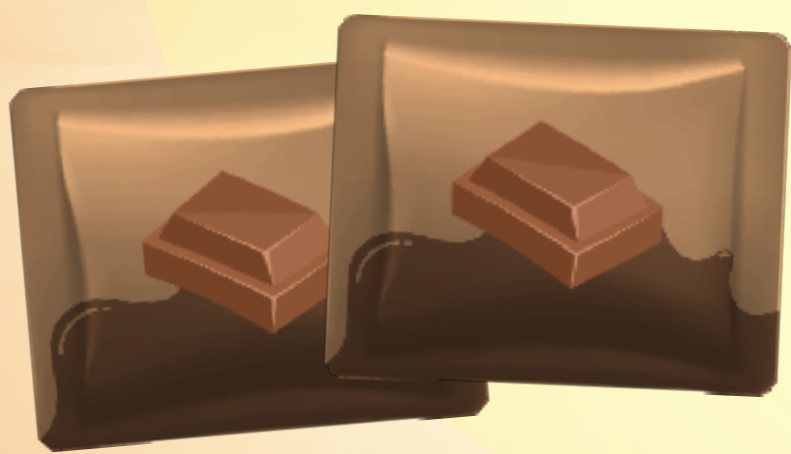

新型態毒品偽包裝多變 逐一破解免上當

近來毒品會以各種可口的食物，
甚至是保養品的包裝來做偽裝，像是：

毒咖啡包

毒果凍

毒果汁

毒巧克力

毒鳳梨酥

毒膠原蛋白包裝

請大家一定要特別注意，
以免誤食傷害健康！

Be aware of the fake packaging for new psychoactive substances and avoid falling victim

In recent years narcotics have appeared in a range of different packaging disguised as delicious foods and even care products. Examples include:

Coffee sachets

Jello

Fruit juice

Chocolate

Pineapple cakes

Collagen

Always remain vigilant

as accidentally consuming these narcotics can have seriously adverse health effects

Pengemasan Palsu untuk Narkoba Jenis Baru Kian Beragam Satu per Satu Dibongkar Agar Jangan Tertipu

Belakangan ini, narkoba kerap disamarkan dalam berbagai kemasan makanan dan minuman yang menggiurkan, bahkan produk kecantikan, misal: